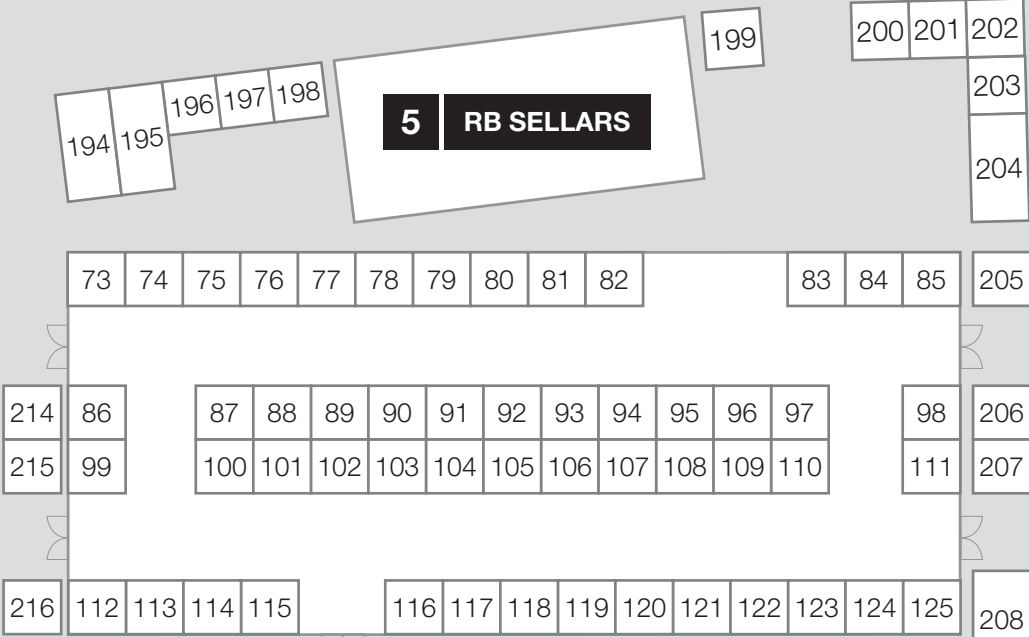

25. Woolcraft
26. Woolcraft
27. Woolcraft
28. Woolcraft
29. Sheep Club
30. The Oval
31. Gallagher
32. Wallaloo Park
33. Showman's Area
34. Outdoor Site Area
35. Outdoor Site Area
36. Outdoor Site Area
37. Rear of BEC
38. Kid's Area

# OSBORNE, NOBLE AND COUNTRY LIVING & LIFESTYLE

**4 COUNTRY LIVING & LIFESTYLE**

46	60
47	61
48	62
49	63
50	64
51	65
52	66
53	67
54	68
55	69
56	
57	70
58	71
59	72

**3 OSBORNE**

**4 NOBLE**

**6 DINING HALL**