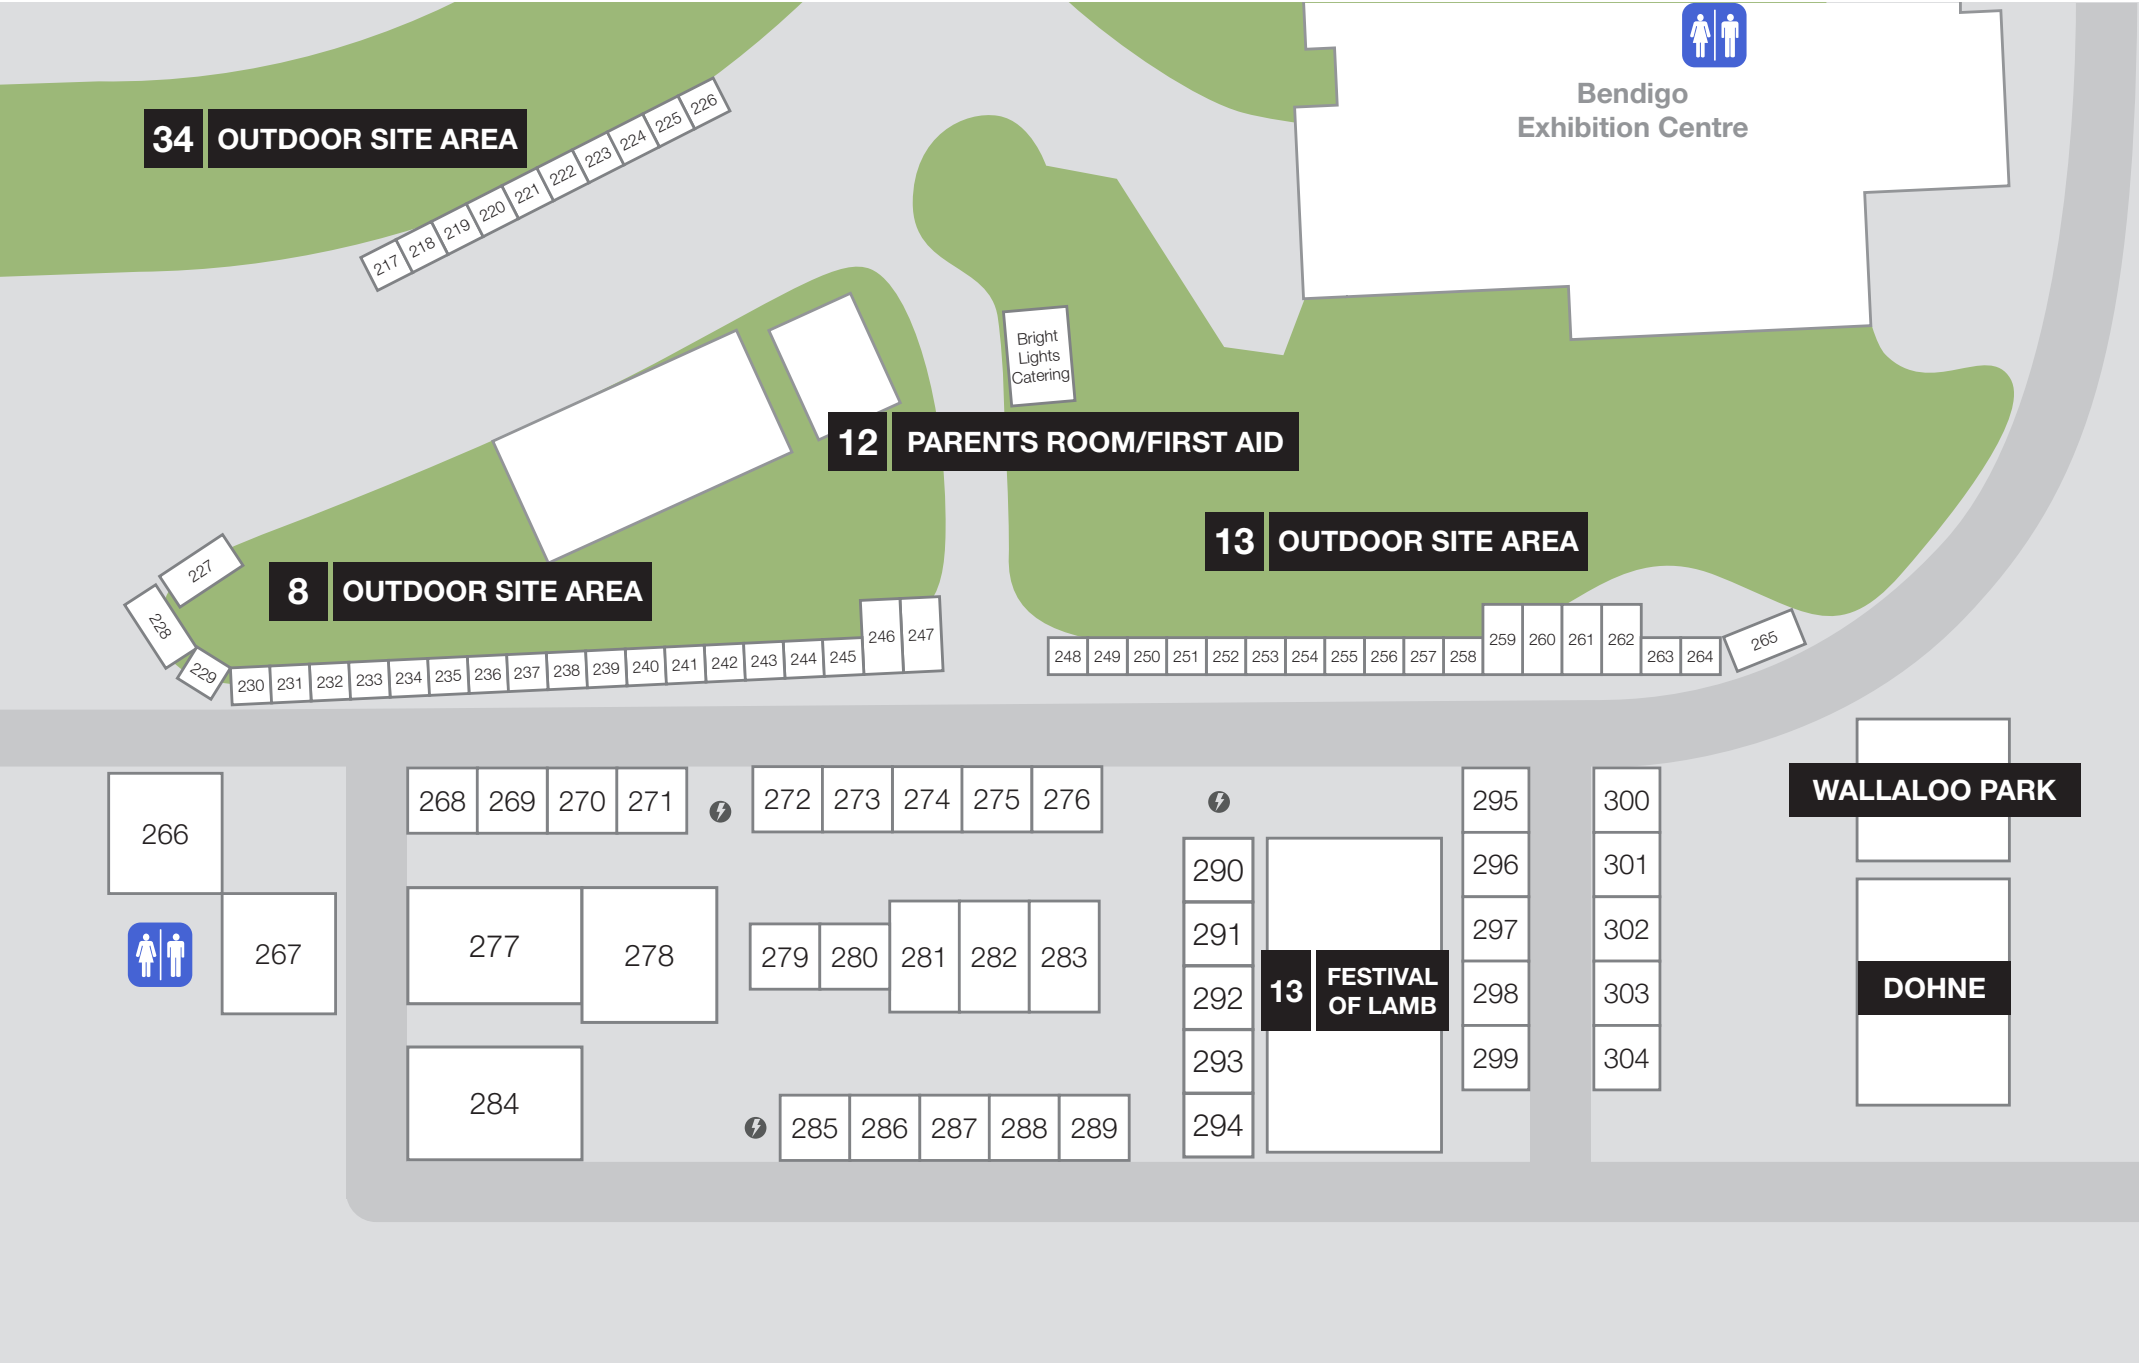

# SHEEP AND WOOL SHOW SITE PLAN

**\$** ATM

**♿** Toilets

**♿** Disabled Toilets

1. Outdoor Site Area
2. Country Living & Lifestyle
3. Osborne Pavilion
4. Noble Pavilion
5. Benson Pavilion
6. Dining Hall
7. Shearing & Wool Handling
8. Outdoor Site Area
9. Bendigo Festival of Lamb
10. Technology & Careers Hub
11. Animal Nursery
12. Parents Room/First Aid
13. Outdoor Site Area
14. Dohne Breed

25. Woolcraft
26. Woolcraft
27. Woolcraft
28. Woolcraft
29. Sheep Club
30. The Oval
31. Gallagher
32. Wallaloo Park
33. Showman's Area
34. Outdoor Site Area
35. Outdoor Site Area
36. Outdoor Site Area
37. Rear of BEC
38. Kid's Area

# OSBORNE, NOBLE AND COUNTRY LIVING & LIFESTYLE

**4 COUNTRY LIVING & LIFESTYLE**

46	60
47	61
48	62
49	63
50	64
51	65
52	66
53	67
54	68
55	69
56	
57	70
58	71
59	72

**3 OSBORNE**

**4 NOBLE**

**6 DINING HALL**

# SHOWMAN'S AREA