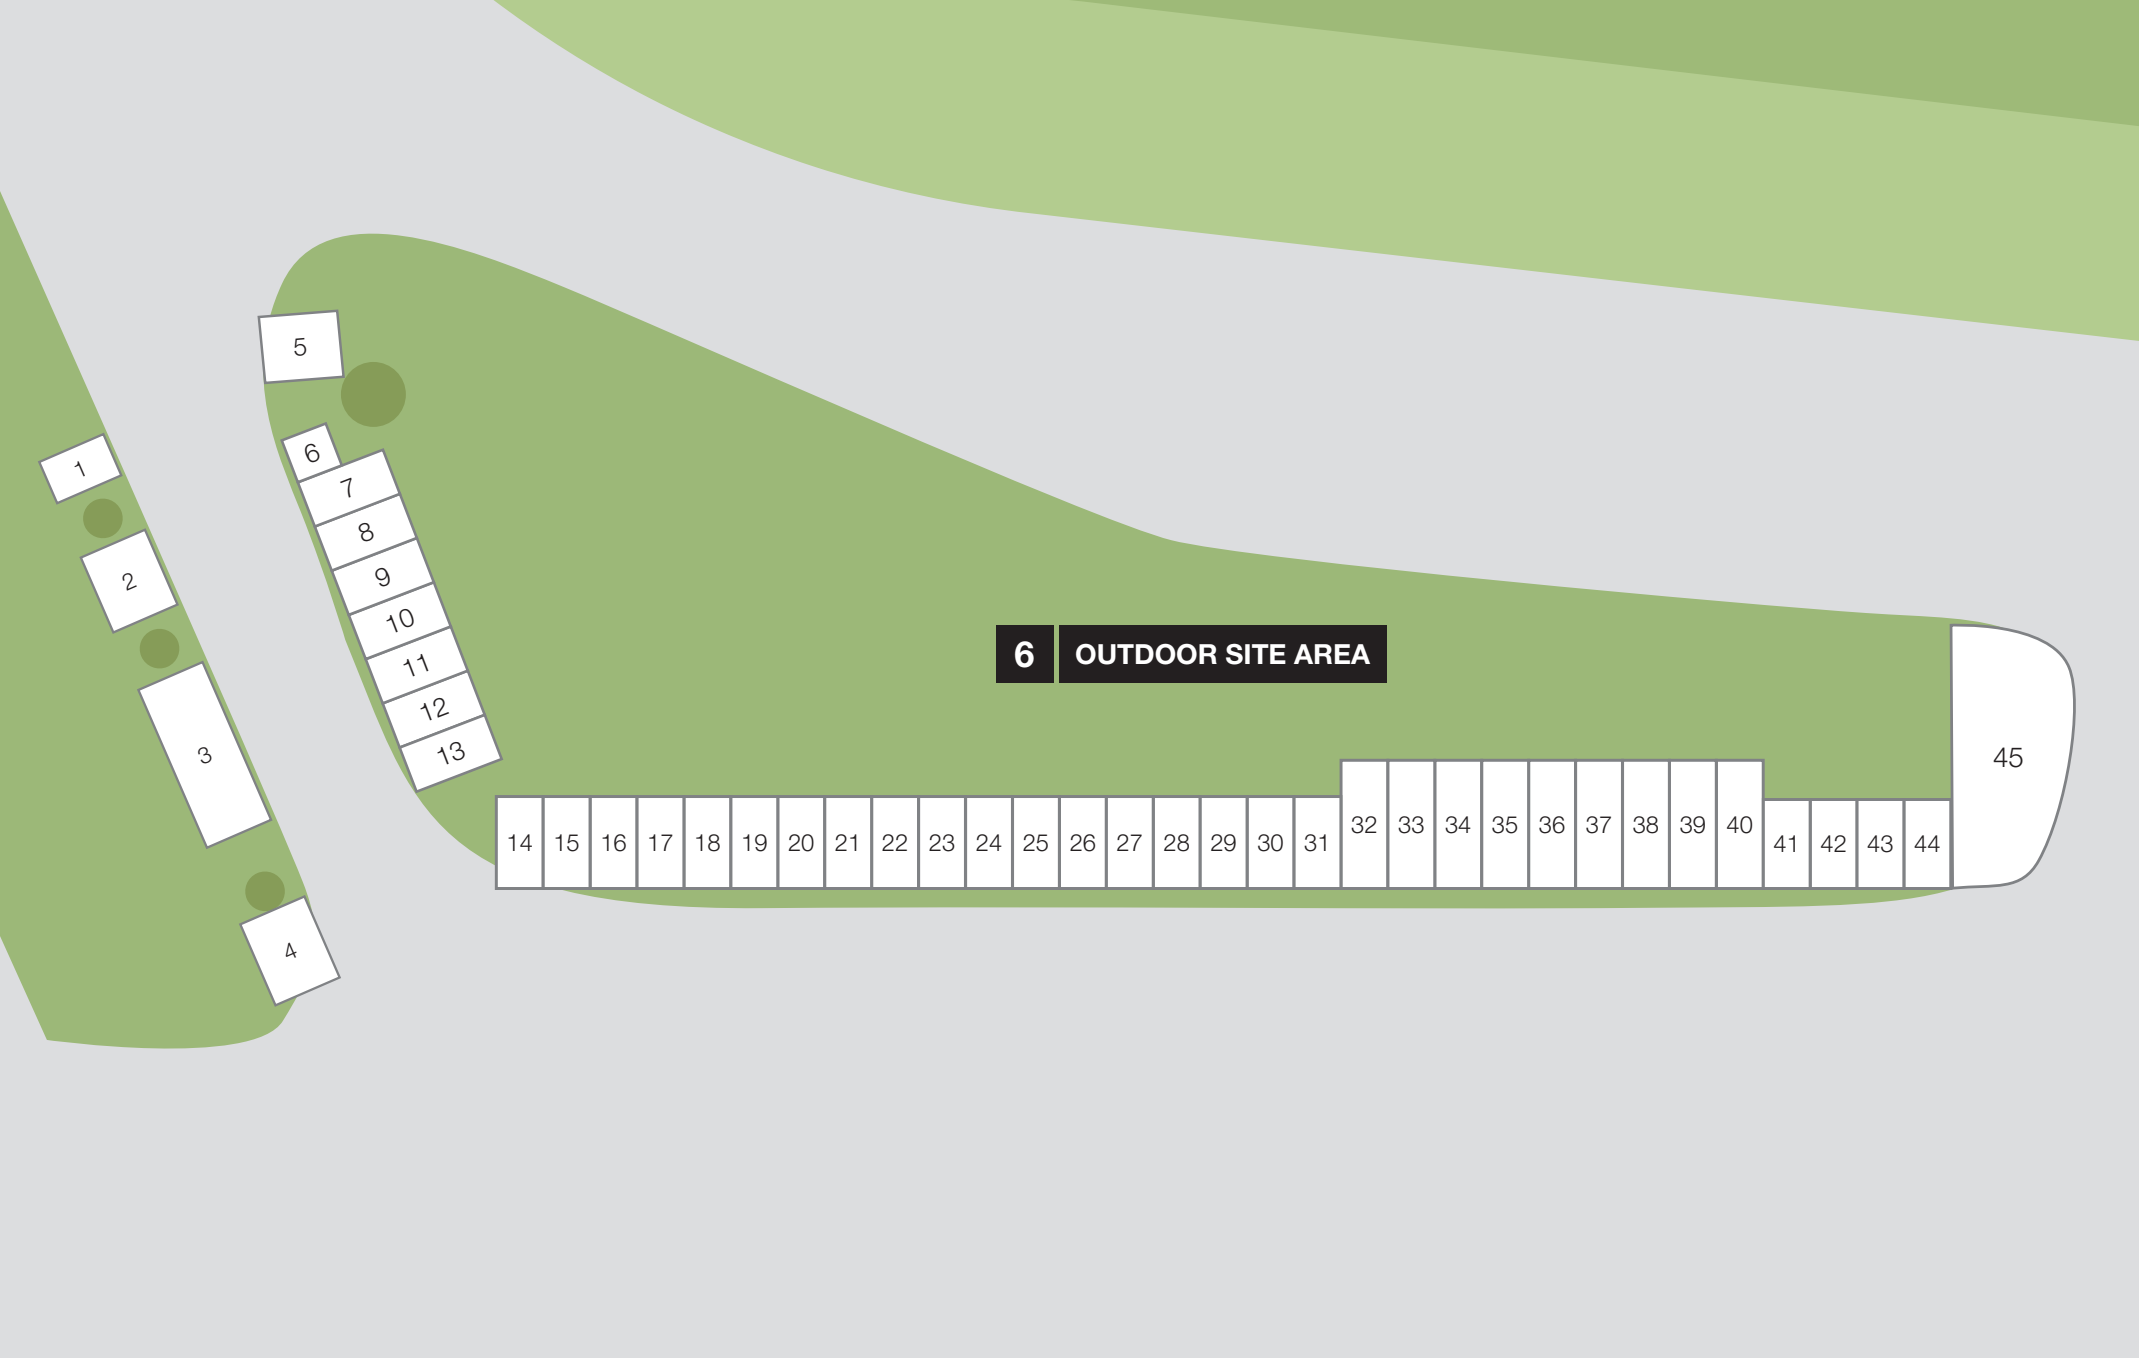

OUTDOOR SITE AREA 1

OSBORNE, NOBLE AND COUNTRY LIVING & LIFESTYLE

4 COUNTRY LIVING & LIFESTYLE

46	60
47	61
48	62
49	63
50	64
51	65
52	66
53	67
54	68
55	69
56	
57	70
58	71
59	72